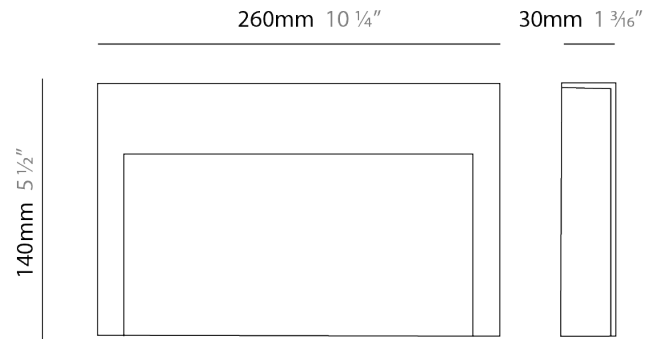

GENERAL

Series: Team
Subseries: Team Square
Brand: Platek
Division: Exterior
Mounting Type: Recessed
Mounting Location: Wall
Subcategory: Step Light

PHYSICAL

Shape: Rectangle
Length (mm): 260
Length (in): 10 3/4
Height (mm): 140
Height (in): 5 1/2
Extension (mm): 30
Extension (in): 1 3/16
Light Distribution: Asymmetric
Weight (kg): 1.10
Weight (lbs): 2.43
Screws: A4 stainless steel
Diffuser: Opal - PMMA
Fixture Finish: [BLK](#) / [WHI](#) / [GRY](#) / [COR](#) / [ANT](#) / [BRZ](#)
Fixture Material: Extruded Aluminum

ELECTRICAL

Lamp Type: LED
Input Wattage (W): 16.5
Total Output Wattage (W): 15.8
Dimming: Non-Dimmable / 0-10V Dimming
Driver Included: No
Driver Location: Remote
Driver Type: Constant Voltage - Universal
Driver Class: Class 2
Input Voltage (V): 120 - 277
Output Voltage (V): 24
Constant Voltage (V): 24
Upon Request: Remote: 0-10Vdc dimming / Phase dimming 120Vac / Non-dimming 120/277Vac

LED

Color Temperature (°K): [2700](#) / [3000](#) / [4000](#)
Max. Delivered Lumen (lm): 890 / 890 / 925
Nominal Lumen (lm): 1600 / 1600 / 1664
CRI: >80 CRI
Lamp Life (hrs): 60000

OPTICAL

Optic°: Asymmetrical

RATINGS AND CERTIFICATIONS

Certified By: Certified for North American Standards
IP rating: IP66
IK Rating: IK08
Bug Rating: B1 U0 G1